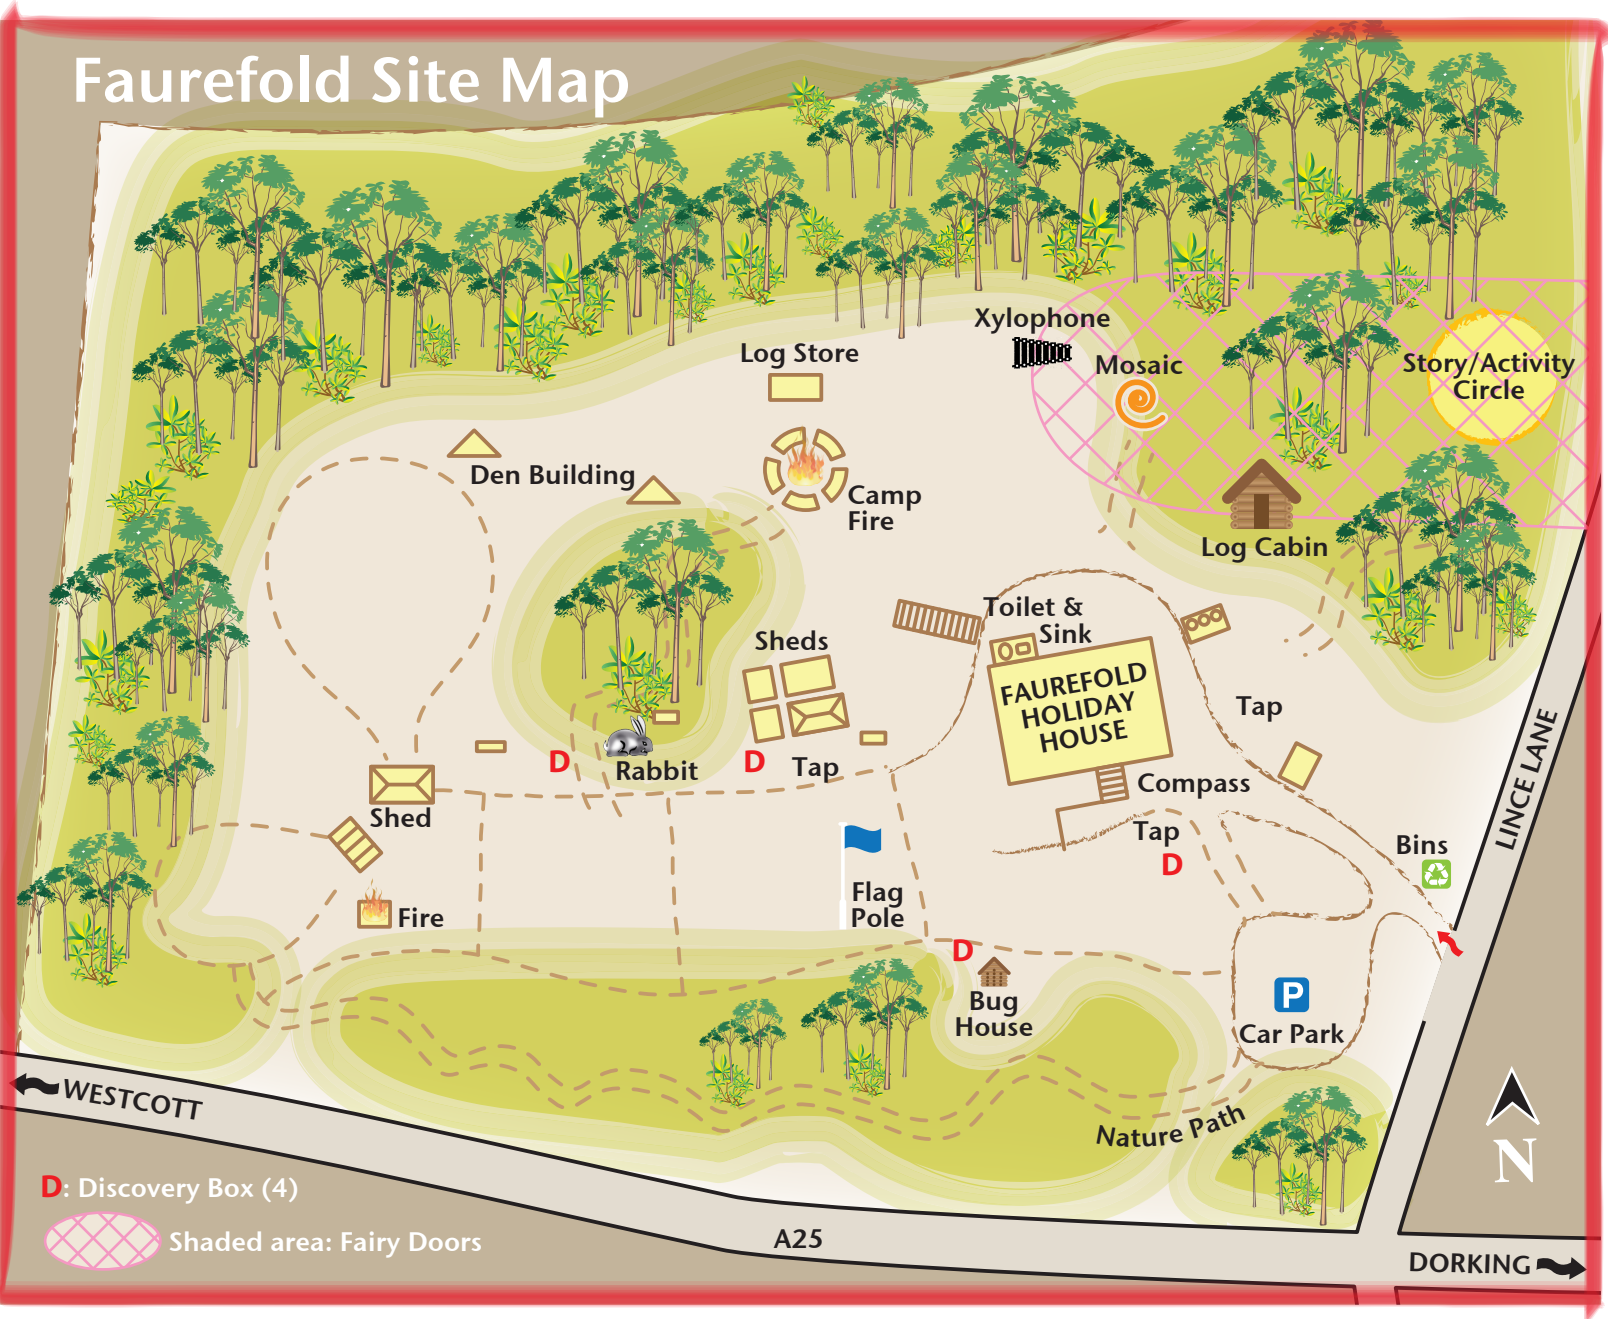

Faurefold Site Map

D: Discovery Box (4)

 Shaded area: Fairy Doors

A25

DORKING